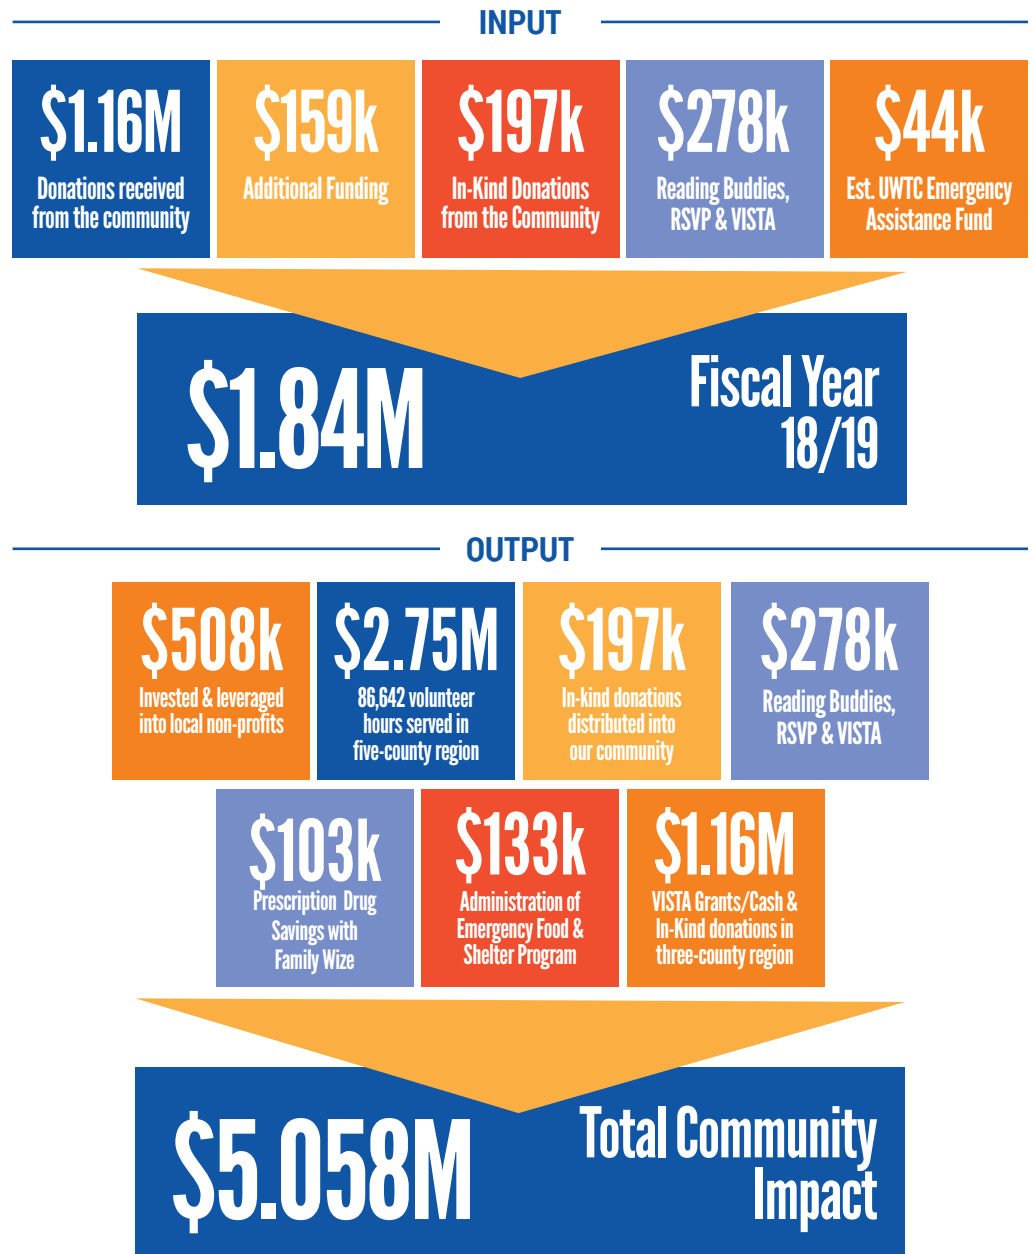

2018-2019 Report to the Community

United Way of Thurston County fights for the health, education, and financial stability of every person in our community. We combine financial gifts with grants, in-kind donations, and volunteer service to amplify the impact of every dollar we raise. Every \$1.00 you give to United Way generates \$2.75 in impact, nearly tripling the value of your investment.

**EVERY
\$1.00
YOU GIVE TO
UWTC
UNITED WAY OF THURSTON COUNTY
GENERATES
\$2.75
IN IMPACT
TO FIGHT
FOR THE HEALTH,
EDUCATION
AND FINANCIAL
STABILITY OF
EVERY PERSON IN OUR
COMMUNITY.**

Special Thanks to Our Cornerstone Partners